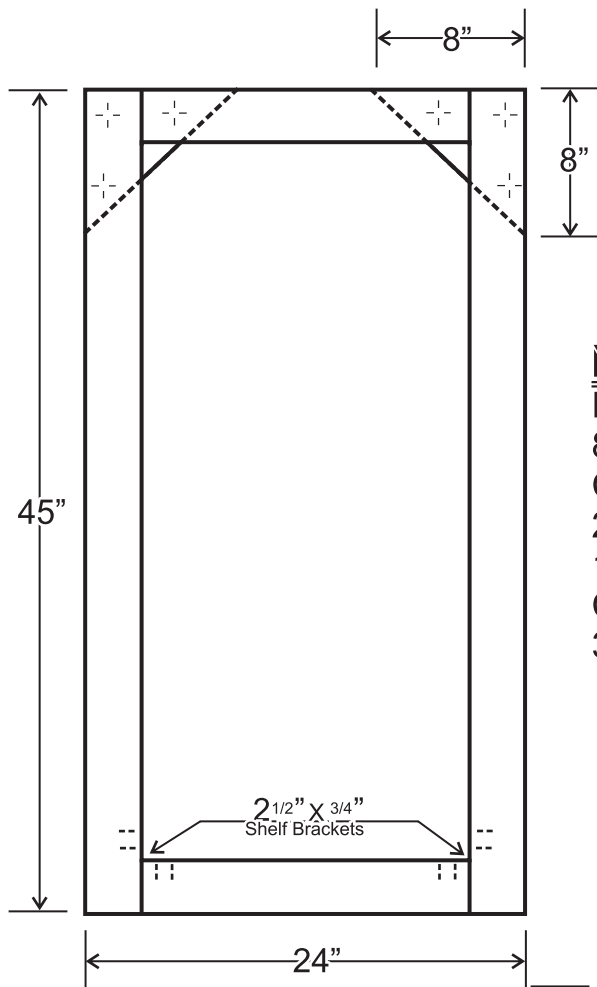

505 Constitution Blvd., Beaver Falls PA 15010

bvrpc.org

6' Collapsible Combat Frame

Notes and Materials

- Frame- 1" x 3" Furring Strips
- 8" Gussets- 1/4" Plywood (2 ea)
- Cardboard Target Backer- 24"x45"
- 2 1/2" x 3/4" Shelf Brackets (2 ea)
- 1 1/4" Wood Screws
- Clamps with 2" Grip Capacity (2 ea)
- 3/4" wood screws (8 ea)

* DIMENSION IS OPTIONAL...
 USING 8' 1"x3" BOARD AND CUTTING AT
 45" FOR BACKER VERTICAL AND 19" FOR
 BACKER HORIZONTAL LEAVES 32" FOR
 LOWER SUPPORT VERTICAL