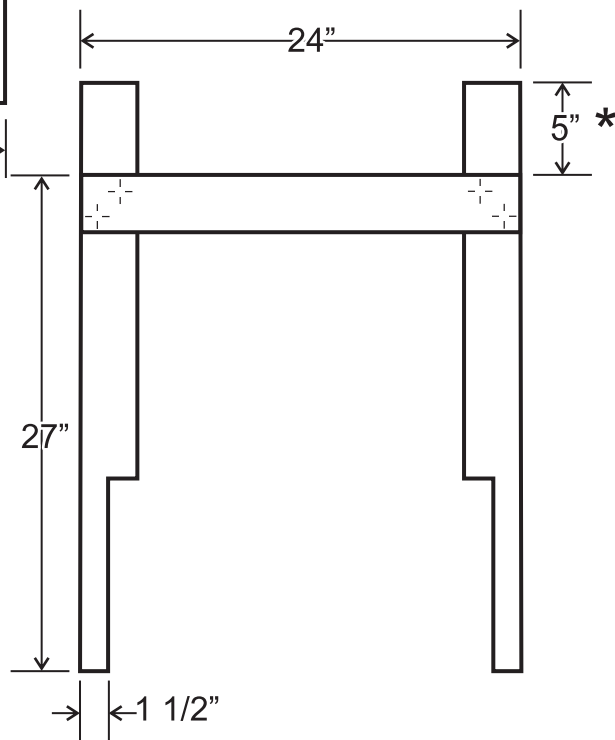

505 Constitution Blvd., Beaver Falls PA 15010

bvrpc.org

6' Collapsible Combat Frame

Notes and Materials

- Frame- 1" x 3" Furring Strips
- 8" Gussets- 1/4" Plywood (2 ea)
- Cardboard Target Backer- 24"x45"
- 2 1/2" x 3/4" Shelf Brackets (2 ea)
- 1 1/4" Wood Screws
- Clamps with 2" Grip Capacity (2 ea)
- 3/4" wood screws (8 ea)

* DIMENSION IS OPTIONAL...
 USING 8' 1"x3" BOARD AND CUTTING AT
 45" FOR BACKER VERTICAL AND 19" FOR
 BACKER HORIZONTAL LEAVES 32" FOR
 LOWER SUPPORT VERTICAL